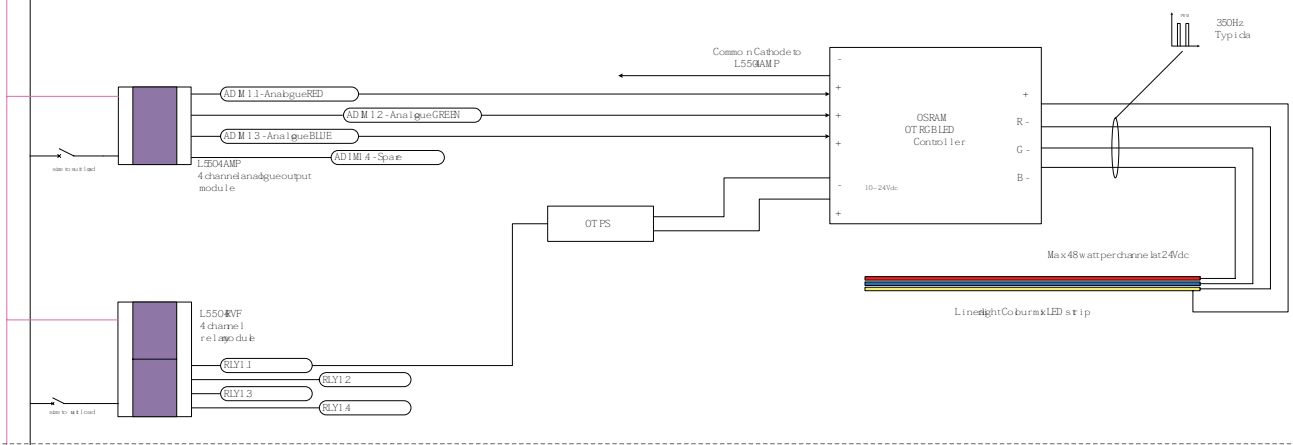

Typical RGB Control

Typical C-Bus/DMX to RGB

Typical C-Bus/O-DV to RGB

Typical C-Bus/DALI to RGB

The DALI Ballasts are to be addressed with DALI commissioning software connected directly to the DALI Bus, not via the C-Bus commissioning software. This software, and any associated hardware, is best provided by the ballast manufacturer thus preventing warranty disputes in the event of incorrect ballast operation.