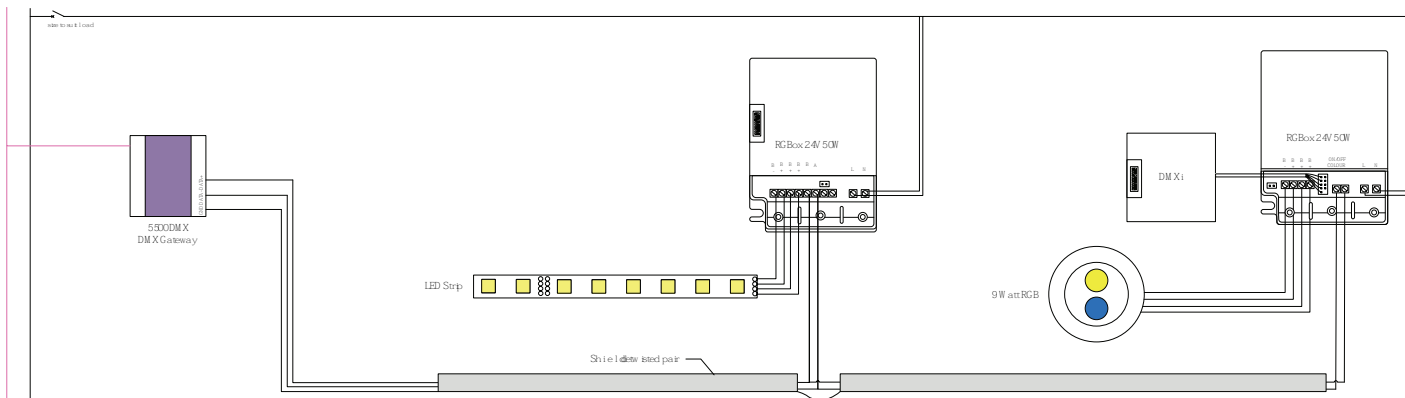

Typical RGB Control

Typical C-Bus/DMX to RGB

Typical C-Bus/O-DV to RGB

Typical C-Bus/DALI to RGB

The DALI Ballasts are to be addressed with DALI commissioning software connected directly to the DALI Bus, not via the C-Bus commissioning software. This software, and any associated hardware, is best provided by the ballast manufacturer thus preventing warranty disputes in the event of incorrect ballast operation.