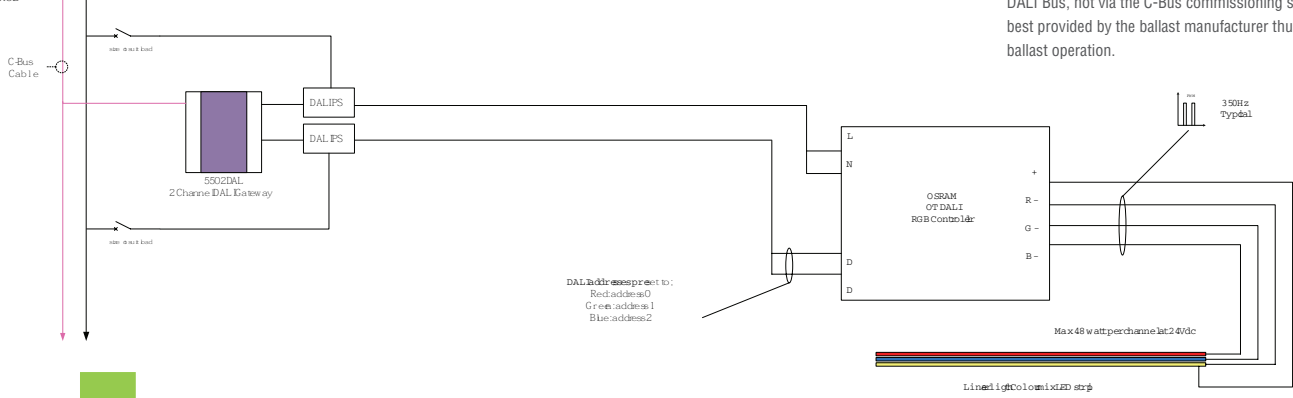

Typical RGB Control

Typical C-Bus/DMX to RGB

Typical C-Bus/O-DV to RGB

Typical C-Bus/DALI to RGB

The DALI Ballasts are to be addressed with DALI commissioning software connected directly to the DALI Bus, not via the C-Bus commissioning software. This software, and any associated hardware, is best provided by the ballast manufacturer thus preventing warranty disputes in the event of incorrect ballast operation.