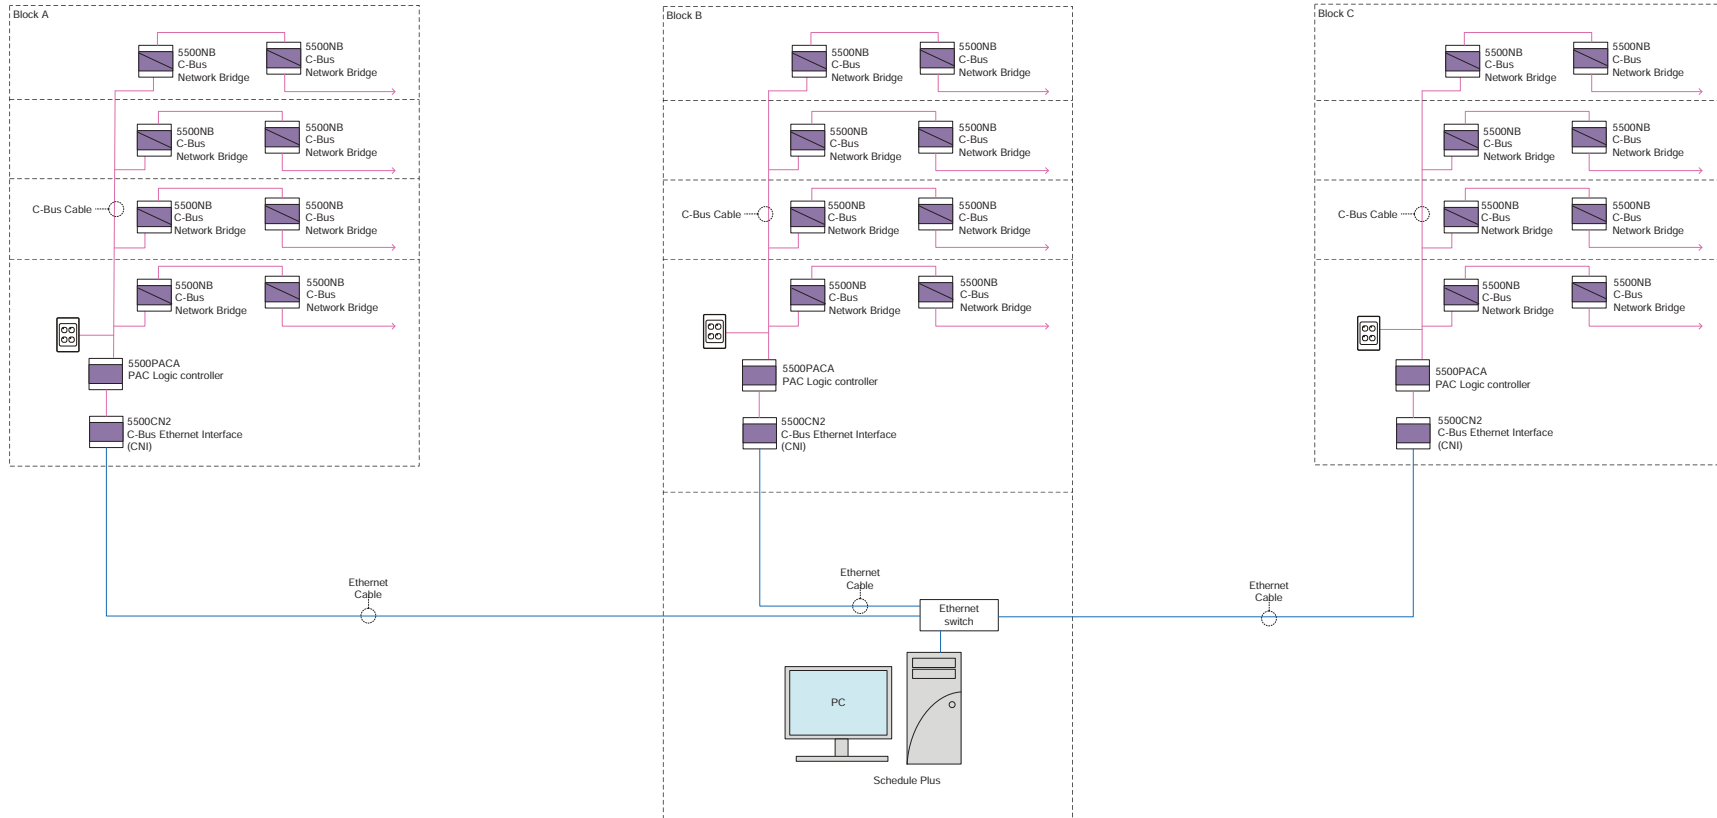

Clippal C-Bus Typical Schematics

Typical Multi Building Ethernet Backbone

Option. Include a PAC and 4-gang as a minimum in each block as a fail-safe in the event Schedule Plus, PC or Network failure. Schedule Plus is set up a master, PAC as slave, with Schedule Plus sending a heart beat to the PAC. If PAC misses 3 consecutive heartbeats the PAC will become the master. 4-button switch can be used a master override for each floor